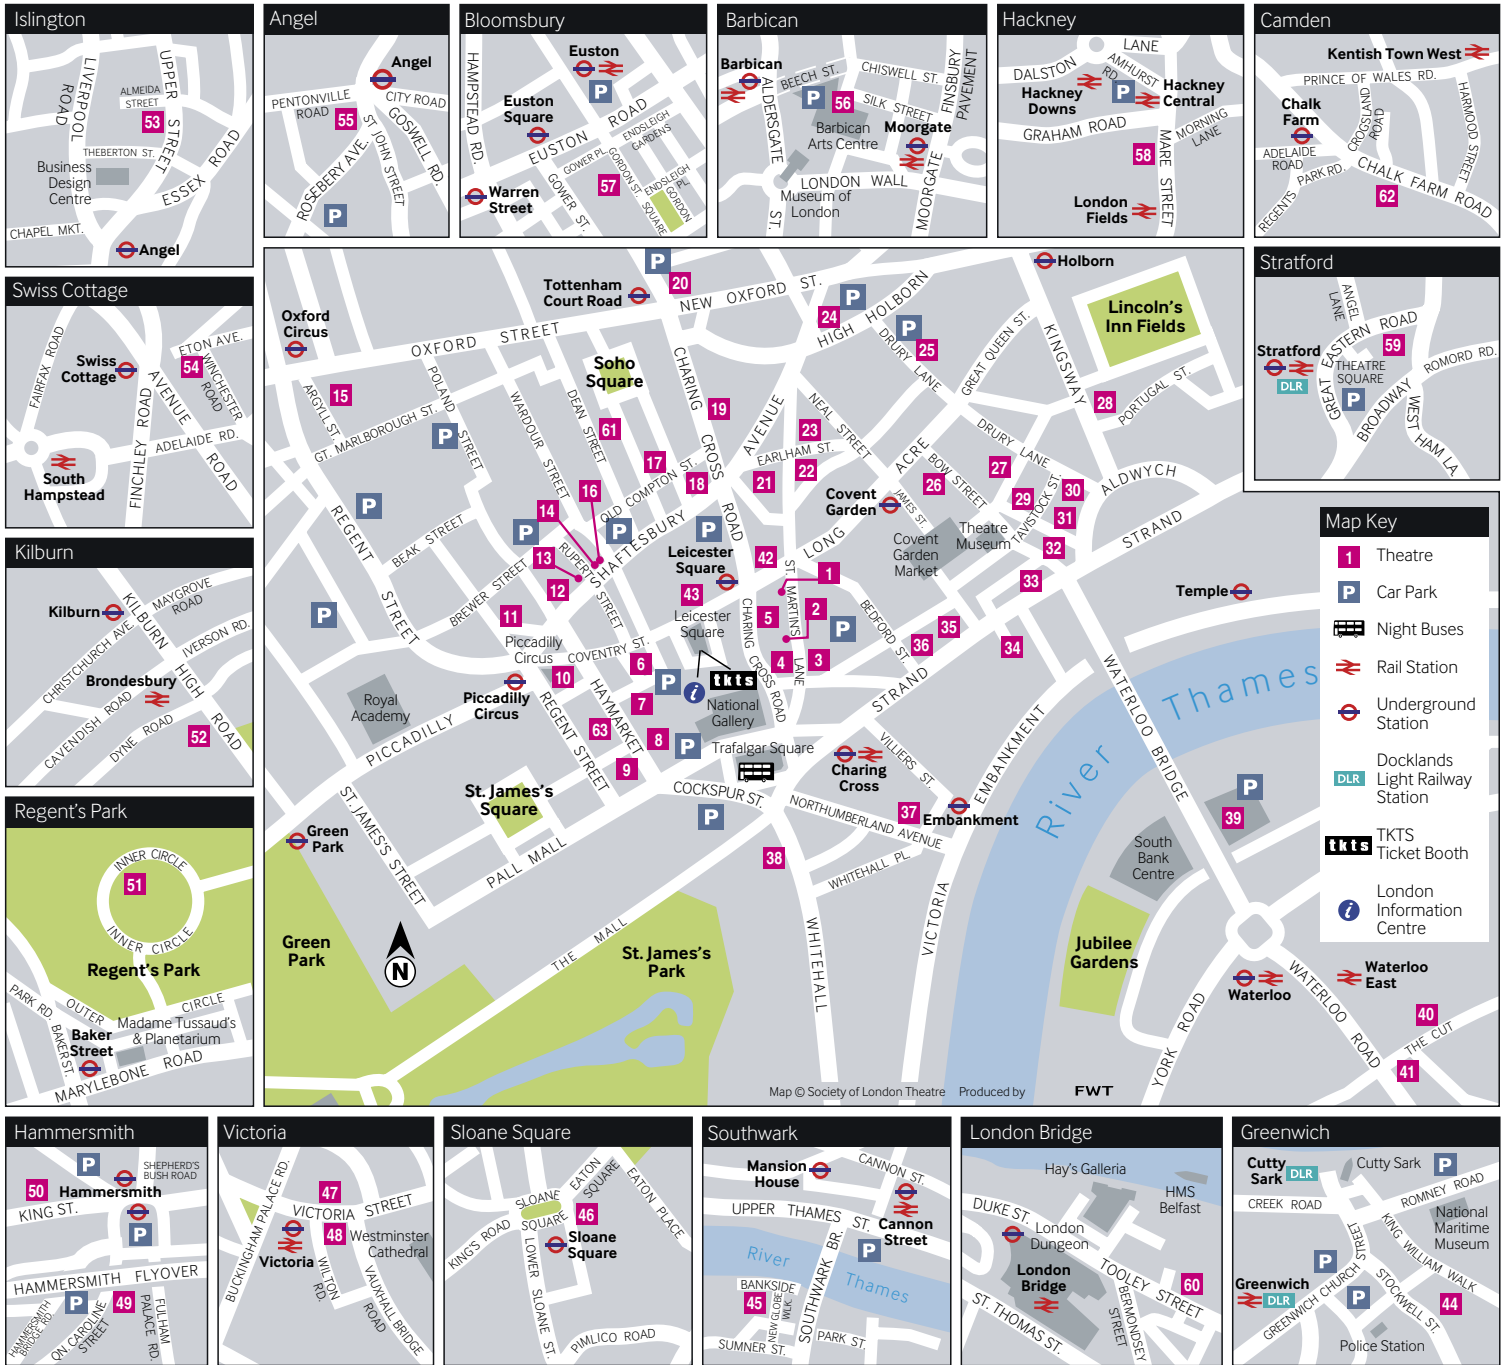

THE SOCIETY OF
LONDON
THEATRE

London's Theatreland

Map Key

- 1 Theatre
- P Car Park
- Night Buses
- Rail Station
- Underground Station
- Docklands Light Railway Station
- TKTS Ticket Booth
- London Information Centre
- Waterloo East
- Waterloo

Key to theatres

- | | | | | |
|----------------------|-------------------------|-----------------------|-------------------------|----------------------------------|
| 1. Noël Coward | 16. Queen's | 28. Peacock | 43. Leicester Square | 55. Sadler's Wells |
| 2. Duke Of York's | 17. Prince Edward | 29. Drury Lane | 44. Greenwich | 56. Barbican |
| 3. London Coliseum | 18. Palace | 30. Aldwych | 45. Shakespeare's Globe | 57. UCL Bloomsbury |
| 4. Garrick | 19. Phoenix | 31. Novello | 46. Royal Court | 58. Hackney Empire |
| 5. Wyndham's | 20. Dominion | 32. Duchess | 47. Victoria Palace | 59. Theatre Royal Stratford East |
| 6. Prince Of Wales | 21. St Martin's | 33. Lyceum | 48. Apollo Victoria | 60. Unicorn |
| 7. Comedy | 21. Ambassadors | 34. Savoy | 49. Apollo Hammersmith | 61. Soho |
| 8. Haymarket | 22. Cambridge Warehouse | 35. Vaudeville | 50. Lyric Hammersmith | 62. Roundhouse |
| 9. Her Majesty's | 23. Donmar | 36. Adelphi | 51. Open Air Theatre | 63. Cinema Haymarket |
| 10. Criterion | 24. Shaftesbury | 37. Playhouse | 52. Tricycle | |
| 11. Piccadilly | 25. New London | 38. Trafalgar Studios | 53. Almeida | |
| 12. Lyric | 26. Royal Opera House | 39. National Theatre | 54. Hampstead | |
| 13. Apollo | 27. Fortune | 40. Young Vic | | |
| 14. Gielgud | | 41. Old Vic | | |
| 15. London Palladium | | 42. Arts | | |